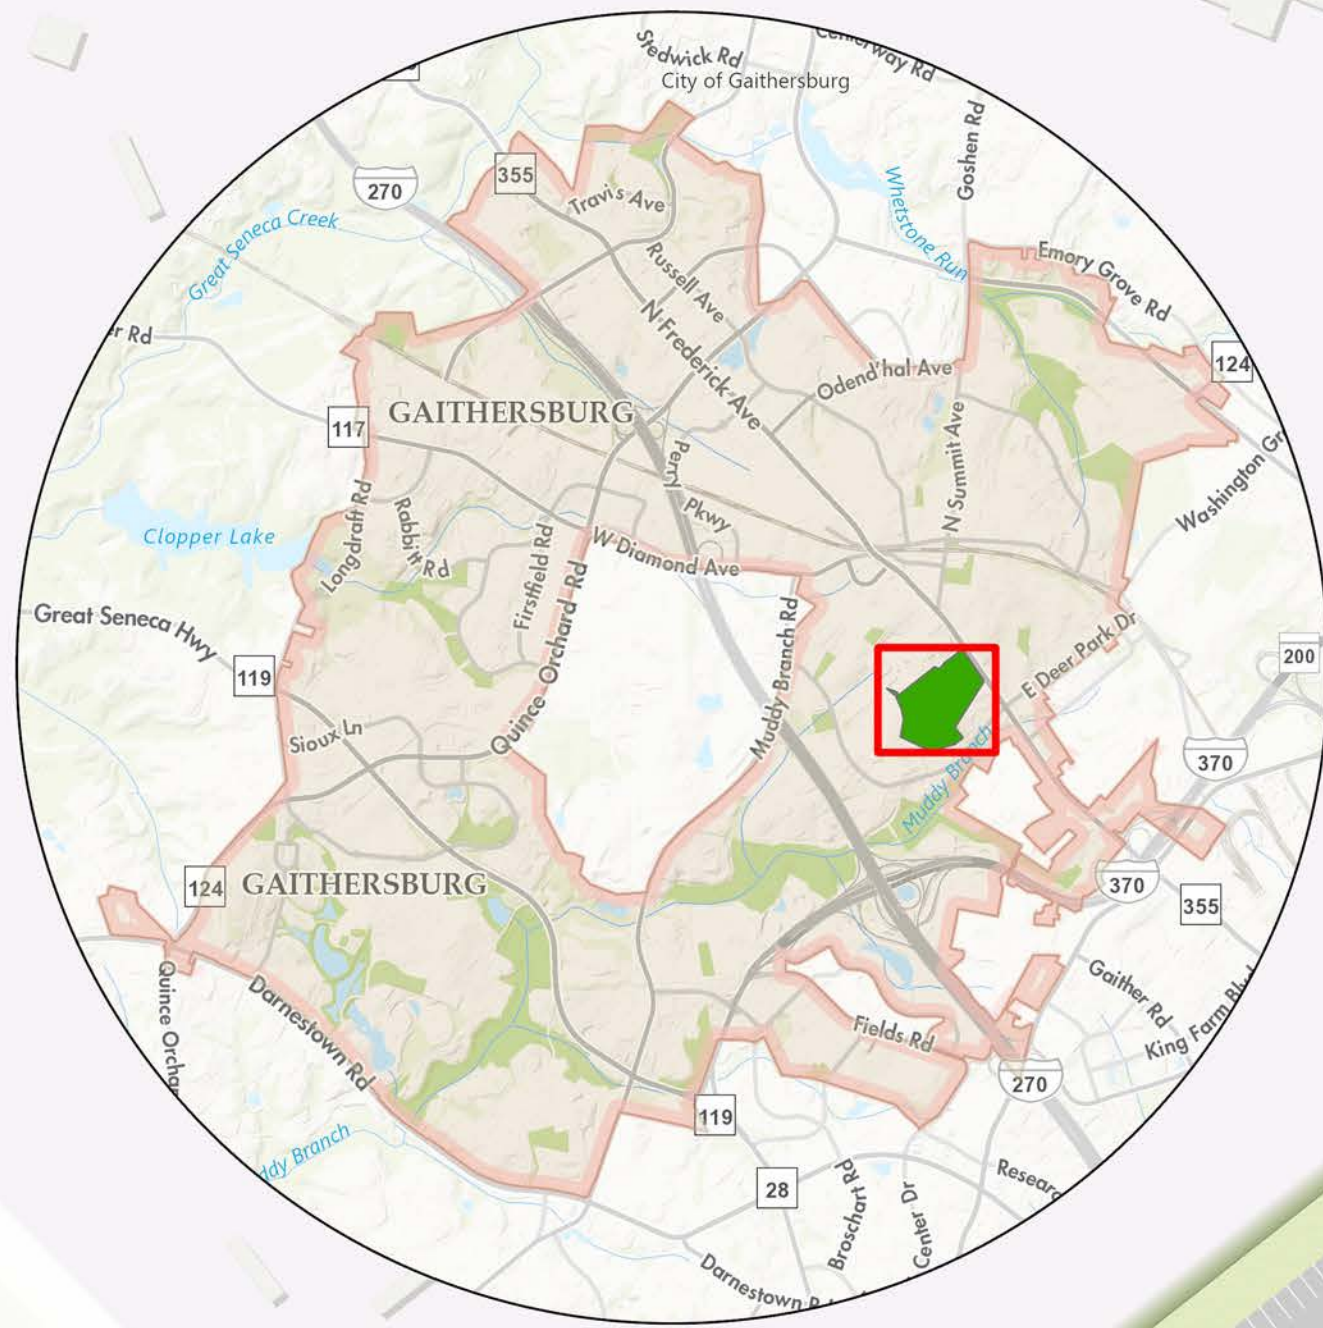

# Bohrer Park

City of Gaithersburg, Maryland

### Walking Routes

Blue (Lakes): 1.12 mi

Orange (Sunny): 1.17 mi

Distance Markers (in tenths of a mile)

Wooded Areas

ADA Parking

Benches

Cemetery

Historic Smokehouse

Picnic Tables

Water Fountain

City of Gaithersburg  
Parks, Recreation & Culture  
506 South Frederick Avenue  
Gaithersburg, MD 20877  
(301) 258-6350  
[www.gaithersburgmd.gov](http://www.gaithersburgmd.gov)

10/3/2022 • mbrennan2

0.43 miles to International Latitude Observatory Park

0.28 miles to Morris Park

The City of Gaithersburg makes no warranty, express or implied, for the completeness and accuracy of the information depicted on this map. This map may not be reproduced, in whole or in part, without the express written permission of the City of Gaithersburg and other referenced parties.